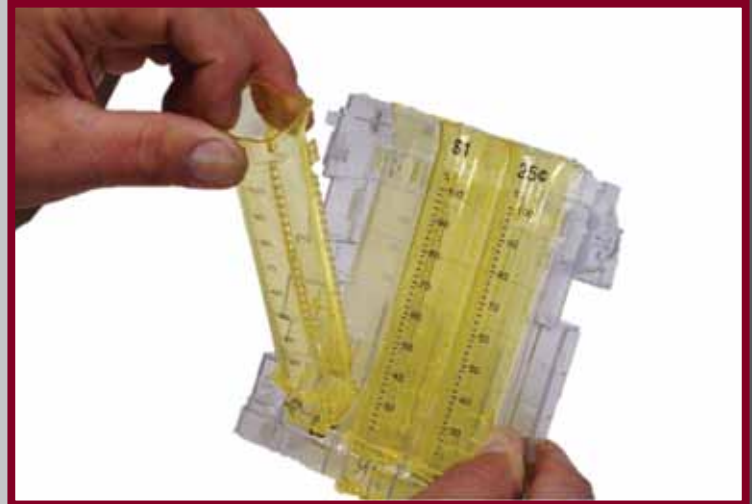

GUARDIAN GLX

The **GUARDIAN GLX** provides the best combination of advanced features and practical, day-to-day ease of use

Lift-out Cassette

KEY FEATURES

- ✓ **Advanced self-diagnostics**
- ✓ **Six self-replenishing tubes**
- ✓ **Field programmable tokens**
- ✓ **Easier coin loading**
- ✓ **Easy-touch keypad**
- ✓ **Preprogrammed payout configurations**

Plus, the GLX is backed by Coinco's worldwide sales and service.

GUARDIAN GLX

KEY BENEFITS

- Load coins quickly with **new lift-out cassette**
- **Highest change capacity** with six self-replenishing tubes
- **Redesigned coin payout** with single motor ratchet drive system
- **Add tokens** on site with field-tuning capability
- **Improved tube coin sensing** extends payout capabilities
- Accurate and **fast coin loading** with cassette illumination
- **Quick field change** of coin tubes - snap-out/snap-in with no tools needed
- **Fast menu access** via keypad plus LCD display